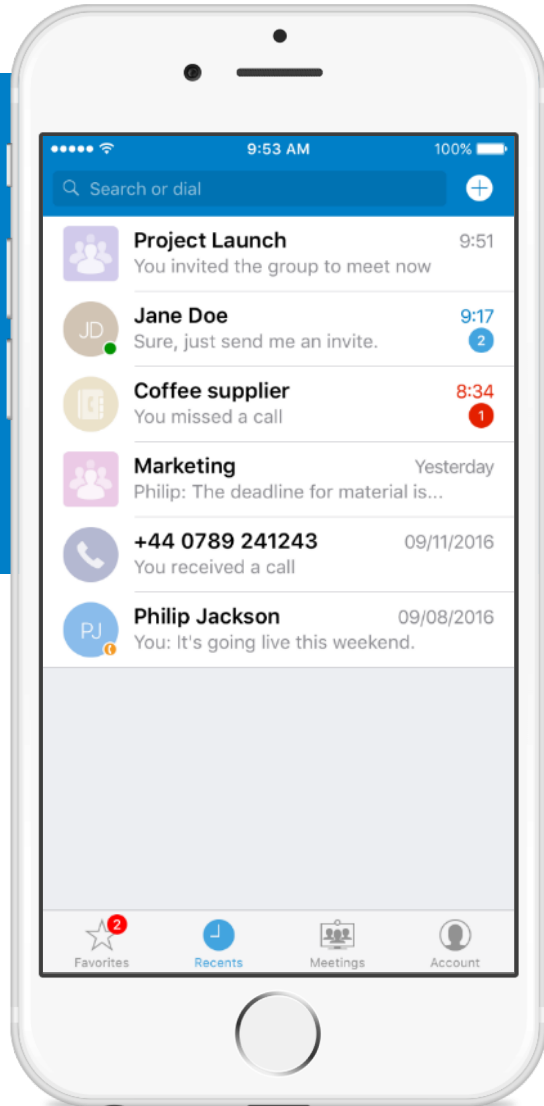

StarLeaf app

StarLeaf app

Simple Sign
Up & Sign In

Persistent
Messaging

Omni
Search

Call
Escalation

Easy to sign in

1

Enter email address

2

Receive email with 6-digit code and enter it

3

Start using StarLeaf

New user

1

Enter email address

2

Receive email with 6-digit code and enter it

3

Enter your details

4

Start using StarLeaf

Messaging

Activity List

- Real-time contact presence
- Manage contacts, view all
- Create favourites
- View upcoming meetings

One-to-One

- Persistent message history
- Visual feedback confirming sent & read status
- Escalate message to voice or video