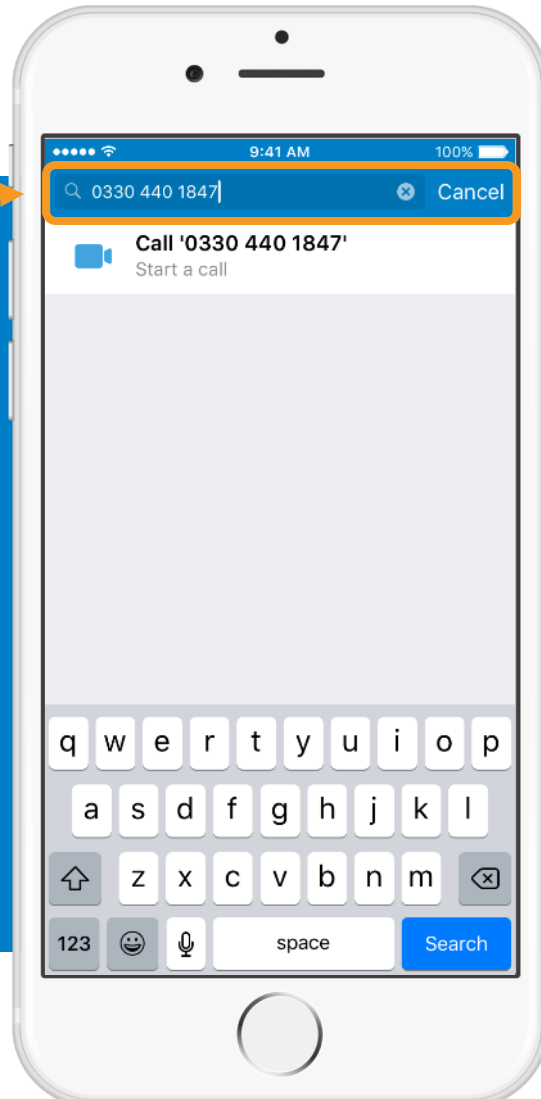

Omni search

Single input for
searching and dialling

Search contacts, groups
and recents

Dial telephone numbers, URI's
for H.323 / SIP / S4B, even IP
addresses